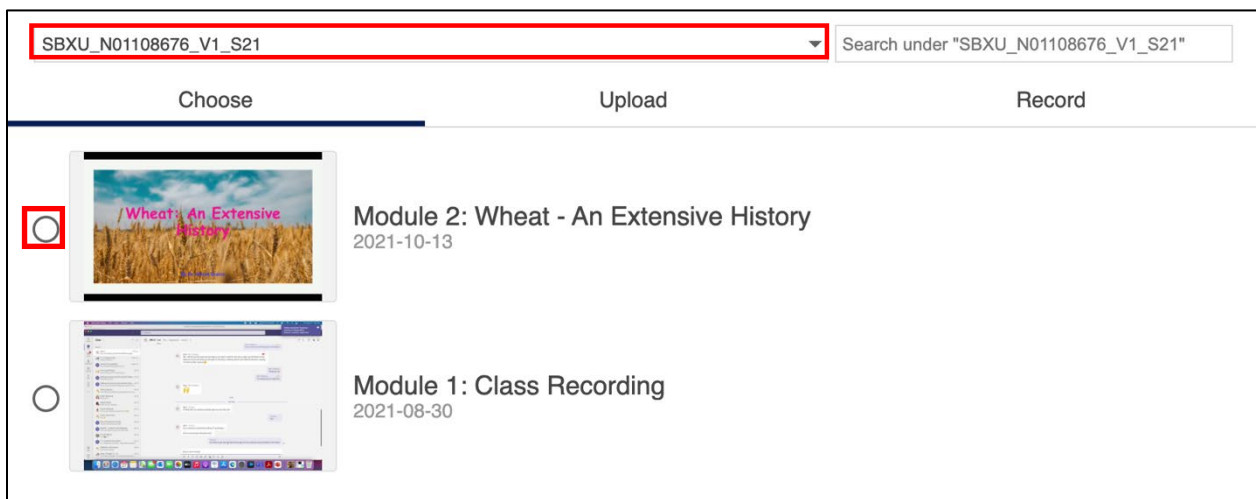

4. On the left-hand side of the screen, select the radio button beside the Video Quiz you would like to embed, if it is located within your Blackboard Course Folder.

To embed Video Quizzes from within your My Folder, click in the bar above the **“Choose”** tab to navigate to another folder within your Panopto account. Use the **“Chevrons”** to reveal your subfolders.