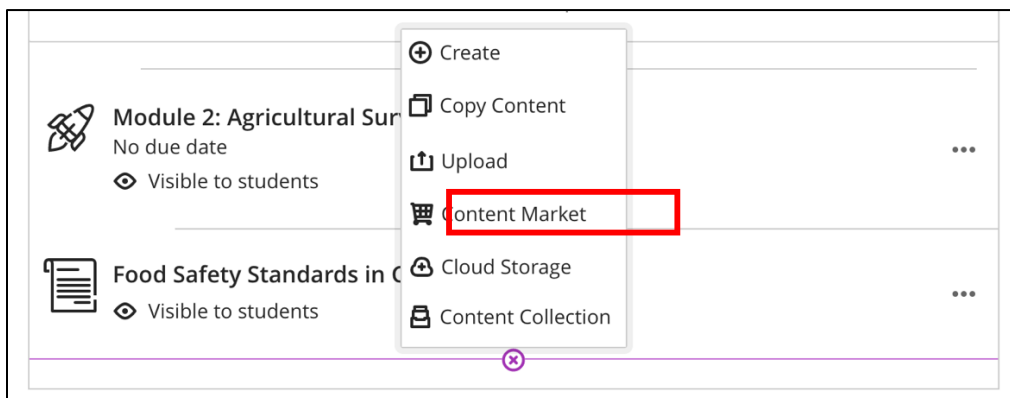

2. Select “Content Market” in the menu that pops up.