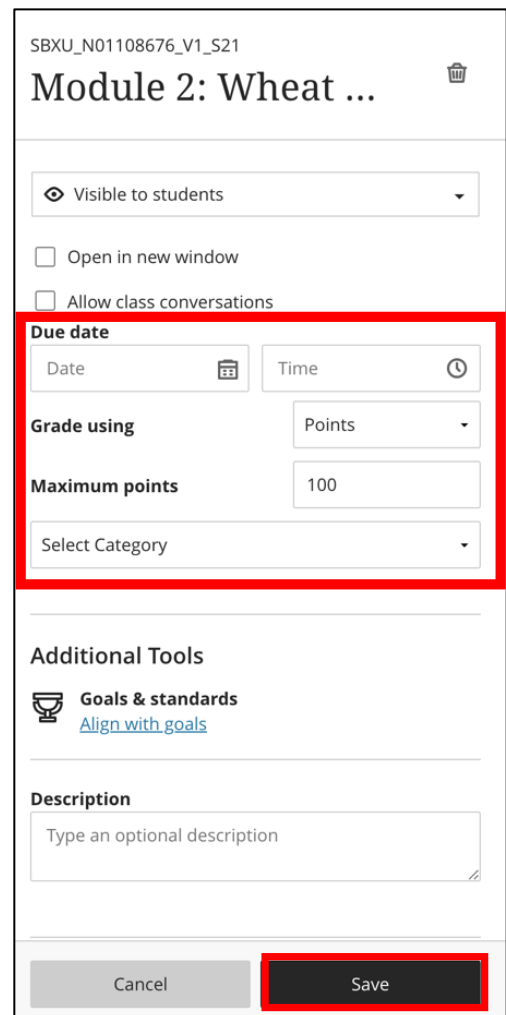

Congratulations, you’ve now embedded and connected your Panopto Quiz to Blackboard Gradebook.